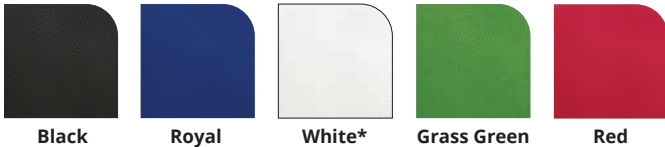

NEW Value Budget Tote

VALUE™

Size: 19W x 8 x 15H
1½"-wide x 21"-long handles. 90 GSM.

Imprint	Item #	150	250	500	1000	3000	
 SCREEN PRINT	39VA1915	2.60	2.15	2.00	1.85	1.70	C
 DYNAMIC COLOR	DYVA1915*	2.90	2.45	2.30	2.15	2.00	C
 COLOR VISTA	CVVA1915	3.40	2.95	2.80	2.65	2.50	C
 SPARKLE	SPVA1915	4.60	4.15	4.00	3.85	3.70	C

Shipping: 19 lbs. per box of 100

Imprint Area: Front/Back – 12W x 9H (Screen Print, ColorVista, & Sparkle)
Front – 12W x 7H (Dynamic Color)

*Additional sizes available.
See pages 60-61.*

Bag Colors Available:

* Dynamic Color only available on White.

	SCREEN PRINT	DYNAMIC COLOR	COLORVISTA	SPARKLE
SET-UP	\$55 per color, per design (G).	\$55 per design (G).	NO SET-UP CHARGE.	\$55 per design. Up to 6 colors (G).
RE-ORDER SET-UP	\$35 per color, per design (G).	\$35 per design (G).	NO SET-UP CHARGE.	\$35 per design. Up to 6 colors (G).
ADDITIONAL LOCATION	\$0.50 per bag, per location (G).	N/A	\$1.00 per bag, per location (G).	\$2.00 per bag, per location (G).
ADDITIONAL COLOR	\$0.50 per color, per side, per bag (G).	N/A	N/A	N/A
PRODUCTION TIME**	4 business days after all final approvals.	8 business days after all final approvals.	6 business days after all final approvals.	10 business days after all final approvals.
COLUMN PRICING	Per bag, one-color imprint. Screen charge is additional.	Per bag, multi-color imprint, one side. Set-up charge is additional.	Per bag, multi-color imprint. No set-up charge.	Per bag, up to 6 colors. Set-up charge is additional.
PLASTIC BOTTOM INSERT	\$0.30 per insert (C).			
PLAIN BAGS	20% off the Screen Print bag price. Ships next business day.			
BROKEN BOX CHARGE	\$10 (G) – Plain bags only.			
ART SPECS / IMPRINT COLORS	Refer to pages 206-208, 211-212, 216, 219.			
RUSHES & ADDITIONAL SERVICES	Refer to pages 206-208, 221.			